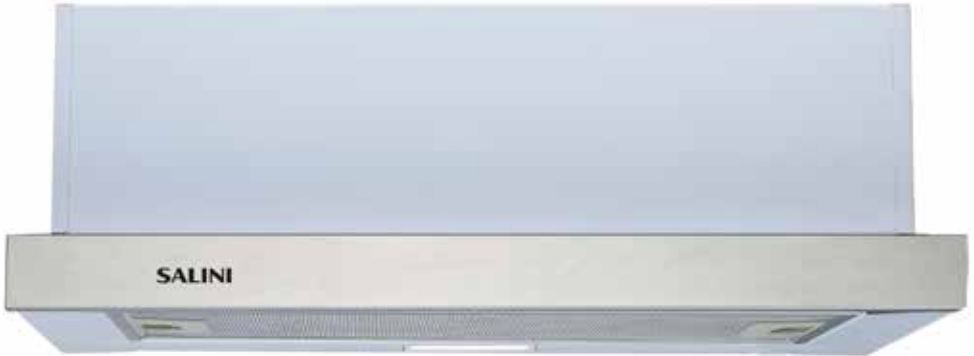

Retractable Rangehood 900

SRR-6225W

SALINI

The Salini SRR-6225W Retractable Rangehood is designed to help you create a minimalistic look kitchen.

Hide this genius rangehood under overheads or behind cabinets to compliment the design in your kitchen.

FUNCTIONS

Functions/Speeds 3
Noise When Working 71dB(A)
Extraction/Max Air Flow 440m³/h

OTHER FEATURES

Streamlined Look, Retractable, 3 Speeds, Stainless Steel Front, Easy Installation, Designed to Australian & New Zealand Standards.

Finished with a stainless steel front, this rangehood is streamlined and elegant.

To turn on the range hood, simply pull out the retractable shelf and the light and fan switch on. After use, the range hood conveniently tucks away, the ideal option for simplicity and style.